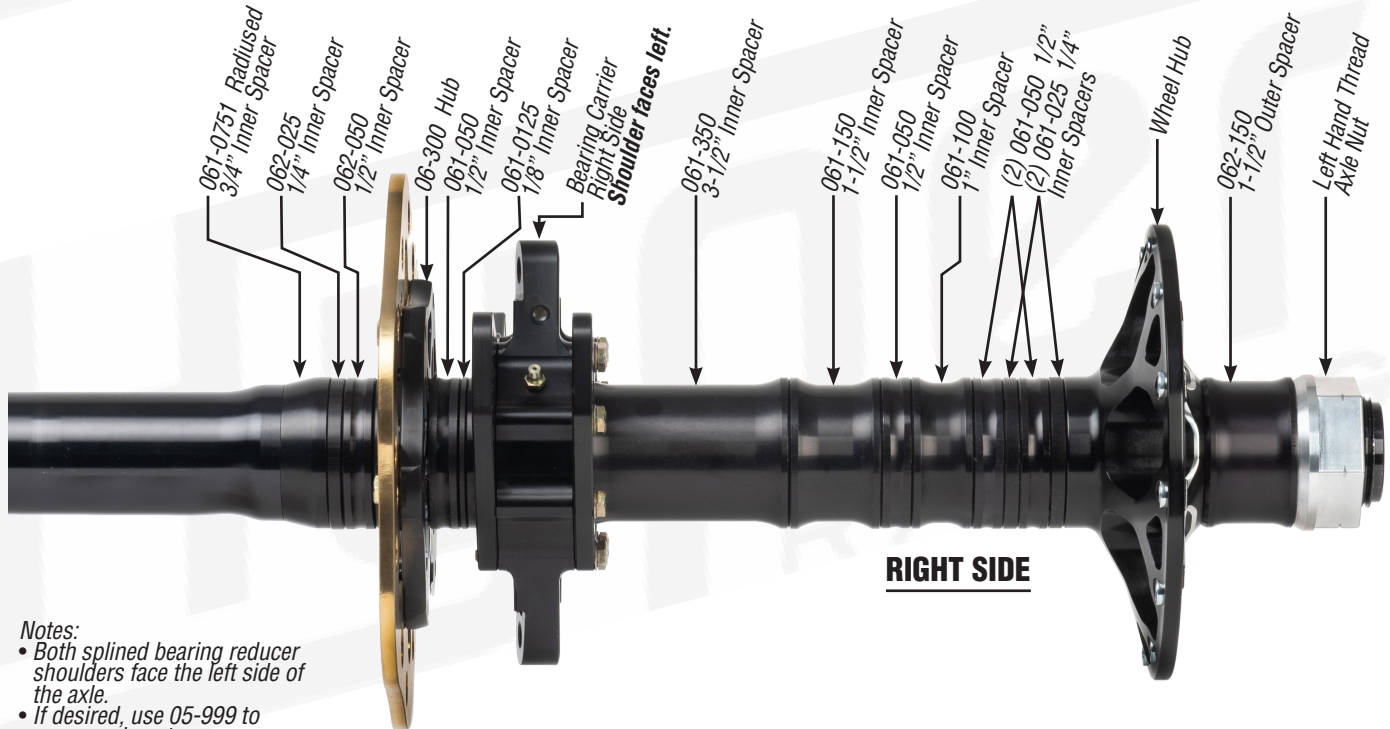

X7 2" x 57" Rear Axle Assembly | Panhard Rear Suspension

- Notes:**
- Both splined bearing reducer shoulders face the left side of the axle.
 - If desired, use 05-999 to secure axle nuts.