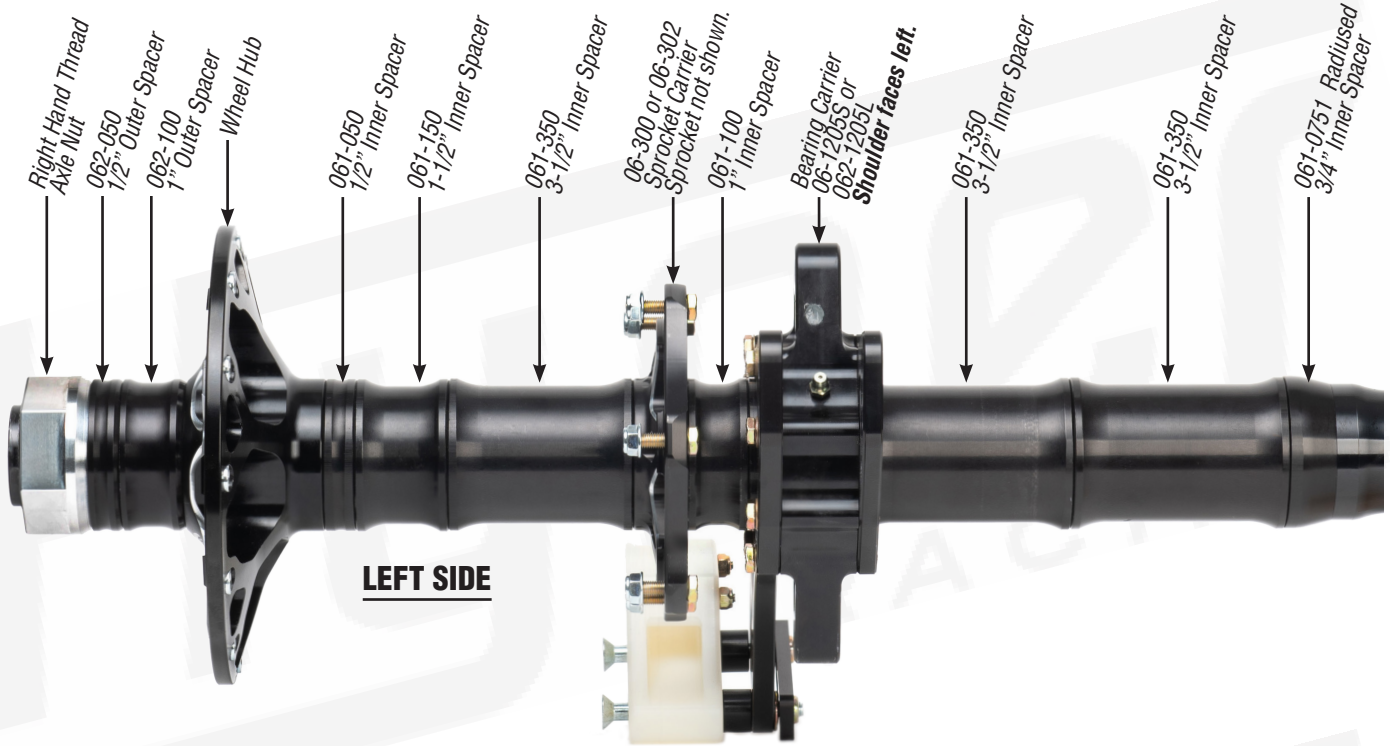

X7 2" x 57" Rear Axle Assembly | Panhard Rear Suspension

- Notes:**
- Both splined bearing reducer shoulders face the left side of the axle.
 - If desired, use 05-999 to secure axle nuts.